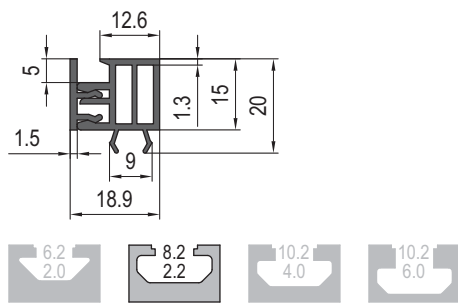

Panel Installation Elements
板材组件

Panel Mounting Strip
板夹条

Attach the panel to profile, widely used in clean room.
板夹条用于3mm和5mm的板材与型材连接，适用于洁净室。
Material and Color: gray PVC
材质和颜色：PVC 灰色

Panel Mounting Strip-8-5
板夹条-8-5

Panel Mounting Strip-10-4-3
板夹条-10-4-3

Panel Mounting Strip-10-4-5
板夹条-10-4-5

Description 产品描述	Mass 重量(g/m)	Delivery length 供货长度	Part No. 订购编号
Panel Mounting Strip-8-5 板夹条-8-5	220	2000mm/bar	6.31.08.02
Panel Mounting Strip-10-4-3 板夹条-10-4-3	273	2000mm/bar	6.31.10.04.01
Panel Mounting Strip-10-4-5 板夹条-10-4-5	260	2000mm/bar	6.31.10.04.02