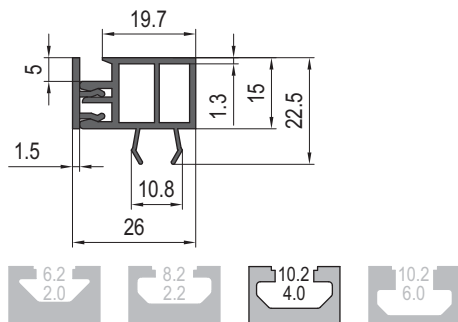

Panel Installation Elements
板材组件

Panel Mounting Strip
板夹条

Attach the panel to profile, widely used in clean room.
板夹条用于3mm和5mm的板材与型材连接，适用于洁净室。
Material and Color: gray PVC
材质和颜色：PVC 灰色

Panel Mounting Strip-8-5
板夹条-8-5

Panel Mounting Strip-10-4-3
板夹条-10-4-3

Panel Mounting Strip-10-4-5
板夹条-10-4-5

Description 产品描述	Mass 重量(g/m)	Delivery length 供货长度	Part No. 订购编号
Panel Mounting Strip-8-5 板夹条-8-5	220	2000mm/bar	6.31.08.02
Panel Mounting Strip-10-4-3 板夹条-10-4-3	273	2000mm/bar	6.31.10.04.01
Panel Mounting Strip-10-4-5 板夹条-10-4-5	260	2000mm/bar	6.31.10.04.02