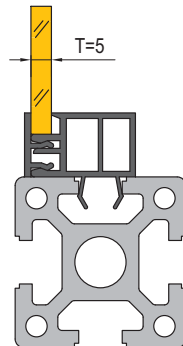

Panel Installation Elements
板材组件

Panel Mounting Strip
板夹条

Attach the panel to profile, widely used in clean room.
板夹条用于3mm和5mm的板材与型材连接，适用于洁净室。
Material and Color: gray PVC
材质和颜色：PVC 灰色

Panel Mounting Strip-8-5
板夹条-8-5

Panel Mounting Strip-10-4-3
板夹条-10-4-3

Panel Mounting Strip-10-4-5
板夹条-10-4-5

Description 产品描述	Mass 重量(g/m)	Delivery length 供货长度	Part No. 订购编号
Panel Mounting Strip-8-5 板夹条-8-5	220	2000mm/bar	6.31.08.02
Panel Mounting Strip-10-4-3 板夹条-10-4-3	273	2000mm/bar	6.31.10.04.01
Panel Mounting Strip-10-4-5 板夹条-10-4-5	260	2000mm/bar	6.31.10.04.02