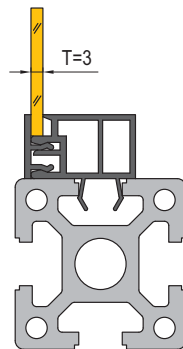

Panel Installation Elements
板材组件

Panel Mounting Strip
板夹条

Attach the panel to profile, widely used in clean room.
板夹条用于3mm和5mm的板材与型材连接，适用于洁净室。
Material and Color: gray PVC
材质和颜色：PVC 灰色

Panel Mounting Strip-8-5
板夹条-8-5

Panel Mounting Strip-10-4-3
板夹条-10-4-3

Panel Mounting Strip-10-4-5
板夹条-10-4-5

Description 产品描述	Mass 重量(g/m)	Delivery length 供货长度	Part No. 订购编号
Panel Mounting Strip-8-5 板夹条-8-5	220	2000mm/bar	6.31.08.02
Panel Mounting Strip-10-4-3 板夹条-10-4-3	273	2000mm/bar	6.31.10.04.01
Panel Mounting Strip-10-4-5 板夹条-10-4-5	260	2000mm/bar	6.31.10.04.02