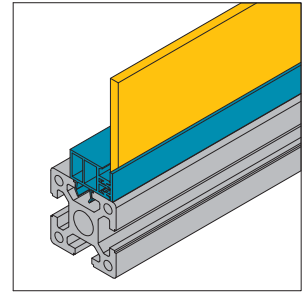

Panel Installation Elements
板材组件

Panel Mounting Strip
板夹条

Attach the panel to profile, widely used in clean room.
板夹条用于3mm和5mm的板材与型材连接，适用于洁净室。
Material and Color: gray PVC
材质和颜色：PVC 灰色

Panel Mounting Strip-8-5
板夹条-8-5

Panel Mounting Strip-10-4-3
板夹条-10-4-3

Panel Mounting Strip-10-4-5
板夹条-10-4-5

Description 产品描述	Mass 重量(g/m)	Delivery length 供货长度	Part No. 订购编号
Panel Mounting Strip-8-5 板夹条-8-5	220	2000mm/bar	6.31.08.02
Panel Mounting Strip-10-4-3 板夹条-10-4-3	273	2000mm/bar	6.31.10.04.01
Panel Mounting Strip-10-4-5 板夹条-10-4-5	260	2000mm/bar	6.31.10.04.02