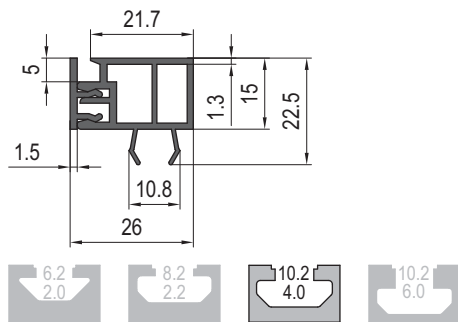

Panel Installation Elements
板材组件

Panel Mounting Strip
板夹条

Attach the panel to profile, widely used in clean room.
板夹条用于3mm和5mm的板材与型材连接，适用于洁净室。
Material and Color: gray PVC
材质和颜色：PVC 灰色

Panel Mounting Strip-8-5
板夹条-8-5

Panel Mounting Strip-10-4-3
板夹条-10-4-3

Panel Mounting Strip-10-4-5
板夹条-10-4-5

Description 产品描述	Mass 重量(g/m)	Delivery length 供货长度	Part No. 订购编号
Panel Mounting Strip-8-5 板夹条-8-5	220	2000mm/bar	6.31.08.02
Panel Mounting Strip-10-4-3 板夹条-10-4-3	273	2000mm/bar	6.31.10.04.01
Panel Mounting Strip-10-4-5 板夹条-10-4-5	260	2000mm/bar	6.31.10.04.02