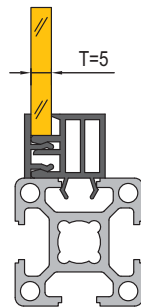

Panel Installation Elements
板材组件

Panel Mounting Strip
板夹条

Attach the panel to profile, widely used in clean room.
板夹条用于3mm和5mm的板材与型材连接，适用于洁净室。
Material and Color: gray PVC
材质和颜色：PVC 灰色

Panel Mounting Strip-8-5
板夹条-8-5

Panel Mounting Strip-10-4-3
板夹条-10-4-3

Panel Mounting Strip-10-4-5
板夹条-10-4-5

Description 产品描述	Mass 重量(g/m)	Delivery length 供货长度	Part No. 订购编号
Panel Mounting Strip-8-5 板夹条-8-5	220	2000mm/bar	6.31.08.02
Panel Mounting Strip-10-4-3 板夹条-10-4-3	273	2000mm/bar	6.31.10.04.01
Panel Mounting Strip-10-4-5 板夹条-10-4-5	260	2000mm/bar	6.31.10.04.02