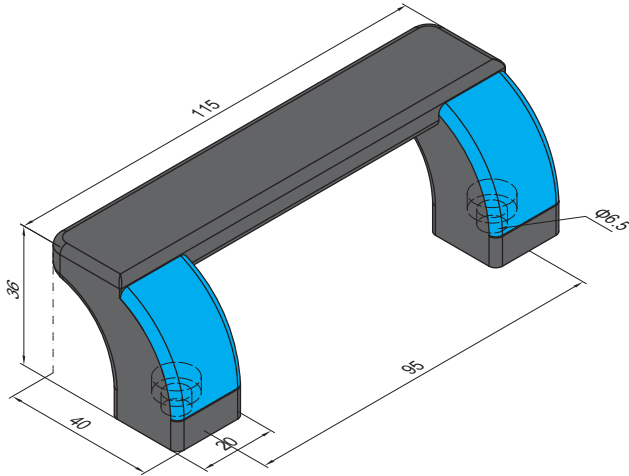

Door and Window Elements  
门窗组件

Guard Wing Handle

带翼把手

Material and Color: black PA6 Cap Color: blue and black

材质和颜色: 尼龙6 黑色 扣盖颜色: 蓝色BE/黑色BK

CP	Fastening Set	CQ	Fastening Set
	M6x12 Bolt zinc plated		M6x16 Bolt zinc plated
	M6 T Nut nickel plated		M6 T Nut nickel plated

Application 应用	Description 产品描述	Fastening Set 紧固组件	Cap Color 扣盖颜色	Mass 重量 (g)	Part No. 订购编号
PG30 	Guard Wing Handle -95 (pc) 带翼把手-95 (单个供货)			70	7.12.95.08.BE
	Guard Wing Handle -95 (set) 带翼把手-95 (成套供货)	2xCP		88	7.12.95.08.BE.ST
	Guard Wing Handle -95 (pc) 带翼把手-95 (单个供货)			70	7.12.95.08.BK
	Guard Wing Handle -95 (set) 带翼把手-95 (成套供货)	2xCP		88	7.12.95.08.BK.ST
PG40/45/50/60 	Guard Wing Handle -95 (pc) 带翼把手-95 (单个供货)			70	7.12.95.10.BE
	Guard Wing Handle -95 (set) 带翼把手-95 (成套供货)	2xCQ		96	7.12.95.10.BE.ST
	Guard Wing Handle -95 (pc) 带翼把手-95 (单个供货)			70	7.12.95.10.BK
	Guard Wing Handle -95 (set) 带翼把手-95 (成套供货)	2xCQ		96	7.12.95.10.BK.ST