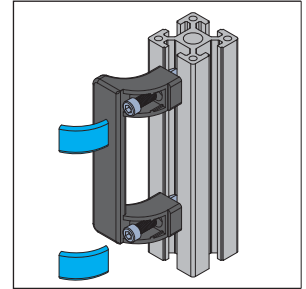

Door and Window Elements  
门窗组件

Guard Wing Handle

带翼把手

Material and Color: black PA6 Cap Color: blue and black

材质和颜色: 尼龙6 黑色 扣盖颜色: 蓝色BE/黑色BK

CP	Fastening Set	CQ	Fastening Set
	M6x12 Bolt zinc plated		M6x16 Bolt zinc plated
	M6 T Nut nickel plated		M6 T Nut nickel plated

Application 应用	Description 产品描述	Fastening Set 紧固组件	Cap Color 扣盖颜色	Mass 重量 (g)	Part No. 订购编号
PG30 	Guard Wing Handle -95 (pc) 带翼把手-95 (单个供货)			70	7.12.95.08.BE
	Guard Wing Handle -95 (set) 带翼把手-95 (成套供货)	2xCP		88	7.12.95.08.BE.ST
	Guard Wing Handle -95 (pc) 带翼把手-95 (单个供货)			70	7.12.95.08.BK
	Guard Wing Handle -95 (set) 带翼把手-95 (成套供货)	2xCP		88	7.12.95.08.BK.ST
PG40/45/50/60 	Guard Wing Handle -95 (pc) 带翼把手-95 (单个供货)			70	7.12.95.10.BE
	Guard Wing Handle -95 (set) 带翼把手-95 (成套供货)	2xCQ		96	7.12.95.10.BE.ST
	Guard Wing Handle -95 (pc) 带翼把手-95 (单个供货)			70	7.12.95.10.BK
	Guard Wing Handle -95 (set) 带翼把手-95 (成套供货)	2xCQ		96	7.12.95.10.BK.ST