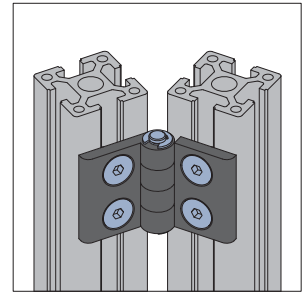

Door and Window Elements
门窗组件

Hinge
合页
Material and Color: black PA6
材质: 增强尼龙6 黑色

Hinge-PA6
合页-增强尼龙6

FG	Fastening Set	FL	Fastening Set
	M8x16 Bolt zinc plated		M6x14 Bolt zinc plated
	M8 T Nut nickel plated		M6 T Nut nickel plated

Description 产品描述	H1 (mm)	H2 (mm)	L1 (mm)	L2 (mm)	D1 (mm)	D2 (mm)	Fastening Set 紧固组件	Mass 重量 (g)	Part No. 订购编号
30/30 (pcs)/单个供货	15	15	28	28	6.5	6.5		39	7.21.30.30
30/30 (set)/成套供货	15	15	28	28	6.5	6.5	4xFL	73	7.21.30.30.ST
30/40 (pcs)/单个供货	20	15	38	28	8.5	6.5		42	7.21.30.40
30/40 (set)/成套供货	20	15	38	28	8.5	6.5	2xFG+2xFL	88	7.21.30.40.ST
40/40 (pcs)/单个供货	20	20	38	38	8.5	8.5		45	7.21.40.40
40/40 (set)/成套供货	20	20	38	38	8.5	8.5	4xFG	108	7.21.40.40.ST