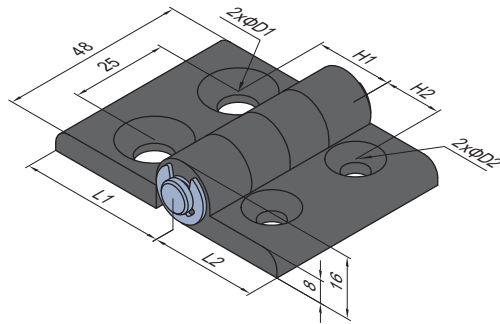

Door and Window Elements
门窗组件

Hinge
合页
Material and Color: black PA6
材质: 增强尼龙6 黑色

Hinge-PA6
合页-增强尼龙6

FG	Fastening Set	FL	Fastening Set
	M8x16 Bolt zinc plated		M6x14 Bolt zinc plated
	M8 T Nut nickel plated		M6 T Nut nickel plated

Description 产品描述	H1 (mm)	H2 (mm)	L1 (mm)	L2 (mm)	D1 (mm)	D2 (mm)	Fastening Set 紧固组件	Mass 重量 (g)	Part No. 订购编号
30/30 (pcs)/单个供货	15	15	28	28	6.5	6.5		39	7.21.30.30
30/30 (set)/成套供货	15	15	28	28	6.5	6.5	4xFL	73	7.21.30.30.ST
30/40 (pcs)/单个供货	20	15	38	28	8.5	6.5		42	7.21.30.40
30/40 (set)/成套供货	20	15	38	28	8.5	6.5	2xFG+2xFL	88	7.21.30.40.ST
40/40 (pcs)/单个供货	20	20	38	38	8.5	8.5		45	7.21.40.40
40/40 (set)/成套供货	20	20	38	38	8.5	8.5	4xFG	108	7.21.40.40.ST