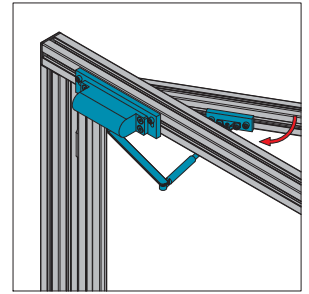

Door Shutter
 闭门器

Door shutter is used on swing door and it makes door closed automatically.
 闭门器用于平开门上,可实现自动关门。

HH	Fastening Set	HJ	Fastening Set	HK	Fastening Set	HL	Fastening Set
	M6x20 Bolt zinc plated		M6x14 Bolt zinc plated		M6x10 Bolt zinc plated		M6x20 Bolt zinc plated
	M6 Washer zinc plated						M6 Washer zinc plated
	M6 T Nut nickel plated						

Description 描述	Fastening Set 紧固组件	Part No. 订购编号
Door Shutter for Protective Grille Unit 闭门器组-防护网单元	2xHH+4xHJ+2xHK+2xHL	PNDH.DS.ST
Door Shutter for Clamping Profile Unit 闭门器组-防护罩单元	4xHH+4xHJ+2xHK	PPDH.DS.ST

× Strut profile used on swing door constructed with meshes need to be tapped with 2 pcs of M6X15 screw when using door shutter.
 网系列平开门使用闭门器时门上型材需加工M6X15螺纹孔2个。

Safety Lock
 安全锁

Integrated Euchner safety lock to guarantee a high reliability. For more detail, please refer to EUCHNER catalogues.
 集成的安全锁,使整个机械防护系统更安全,更可靠。