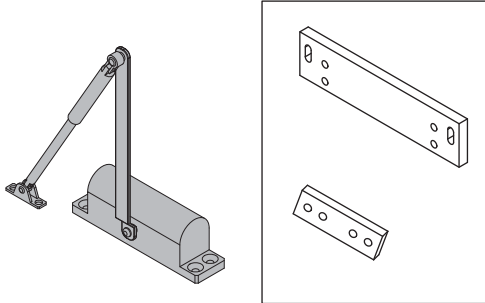

Door Shutter
 闭门器

Door shutter is used on swing door and it makes door closed automatically.
 闭门器用于平开门上,可实现自动关门。

HH	Fastening Set	HJ	Fastening Set	HK	Fastening Set	HL	Fastening Set
	M6x20 Bolt zinc plated		M6x14 Bolt zinc plated		M6x10 Bolt zinc plated		M6x20 Bolt zinc plated
	M6 Washer zinc plated						M6 Washer zinc plated
	M6 T Nut nickel plated						

Description 描述	Fastening Set 紧固组件	Part No. 订购编号
Door Shutter for Protective Grille Unit 闭门器组-防护网单元	2xHH+4xHJ+2xHK+2xHL	PNDH.DS.ST
Door Shutter for Clamping Profile Unit 闭门器组-防护罩单元	4xHH+4xHJ+2xHK	PPDH.DS.ST

× Strut profile used on swing door constructed with meshes need to be tapped with 2 pcs of M6X15 screw when using door shutter.
 网系列平开门使用闭门器时门上型材需加工M6X15螺纹孔2个。

Safety Lock
 安全锁

Integrated Euchner safety lock to guarantee a high reliability. For more detail, please refer to EUCHNER catalogues.
 集成的安全锁,使整个机械防护系统更安全,更可靠。