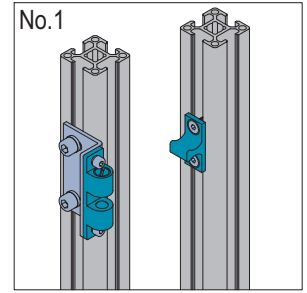

Door and Window Elements  
门窗组件

Magnet Catch  
门碰

Material: Magnet Catch-aluminum alloy, hard oxidation anodized  
Connectors-zinc plated steel

材质: 门碰-铝合金硬质氧化  
连接件-碳钢镀锌

Note: The Magnet Catch prevents doors being opened unintentionally.  
门碰在底梁安装时, 门的尺寸需大于400mm。

<b>CF</b> Fastening Set  ← M4x10 Bolt zinc plated  ← M4 T Nut nickel plated	<b>CH</b> Fastening Set  ← M4x6 Bolt zinc plated  ← M4 Spring Washer zinc plated	<b>CJ</b> Fastening Set  ← M6x10 Bolt zinc plated  ← M6 Spring Washer zinc plated  ← M6 T Nut nickel plated	<b>CK</b> Fastening Set  ← M6x14 Bolt zinc plated  ← M6 Spring Washer zinc plated  ← M6 T Nut nickel plated	<b>CN</b> Fastening Set  ← M6x16 Bolt zinc plated  ← M6 Spring Washer zinc plated  ← M6 T Nut nickel plated
---	--	---	---	---

Description 产品描述	Fastening Set 紧固组件	Mass 重量 (g)	Part No. 订购编号
Magnet Catch-14 (pcs) 门碰-14 (单个供货)		26	7.41.14
Magnet Catch-14 (Profile 3030 for Door, Profile 3030 for Doorframe set No.1) 门碰-14 (3030型材做门, 3030型材做门框 成套供货 No.1)	2xCF+2xCH+2xCJ	130	7.41.14.3030.ST
Magnet Catch-14 (Profile 3030 for Door, Profile 4040 for Doorframe set No.2) 门碰-14 (3030型材做门, 4040型材做门框 成套供货 No.2)	2xCF+2xCH+2xCK	139	7.41.14.3040.ST
Magnet Catch-14 (Profile 3030 for Door, Profile 4545 for Doorframe set No.3) 门碰-14 (3030型材做门, 4545型材做门框 成套供货 No.3)	2xCF+2xCH+2xCN	145	7.41.14.3045.ST