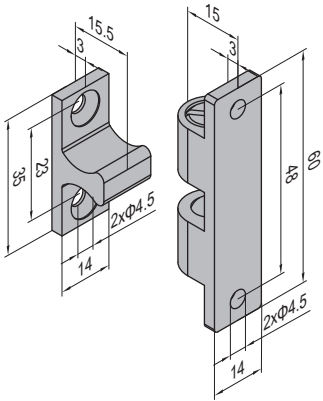

Door and Window Elements  
门窗组件

Magnet Catch  
门碰

Material: Magnet Catch-aluminum alloy, hard oxidation anodized  
Connectors-zinc plated steel

材质: 门碰-铝合金硬质氧化  
连接件-碳钢镀锌

Note: The Magnet Catch prevents doors being opened unintentionally.  
门碰在底梁安装时, 门的尺寸需大于400mm。

<b>CF</b> Fastening Set  ← M4x10 Bolt zinc plated  ← M4 T Nut nickel plated	<b>CH</b> Fastening Set  ← M4x6 Bolt zinc plated  ← M4 Spring Washer zinc plated	<b>CJ</b> Fastening Set  ← M6x10 Bolt zinc plated  ← M6 Spring Washer zinc plated  ← M6 T Nut nickel plated	<b>CK</b> Fastening Set  ← M6x14 Bolt zinc plated  ← M6 Spring Washer zinc plated  ← M6 T Nut nickel plated	<b>CN</b> Fastening Set  ← M6x16 Bolt zinc plated  ← M6 Spring Washer zinc plated  ← M6 T Nut nickel plated
---	--	---	---	---

Description 产品描述	Fastening Set 紧固组件	Mass 重量 (g)	Part No. 订购编号
Magnet Catch-14 (pcs) 门碰-14 (单个供货)		26	7.41.14
Magnet Catch-14 (Profile 3030 for Door, Profile 3030 for Doorframe set No.1) 门碰-14 (3030型材做门, 3030型材做门框 成套供货 No.1)	2xCF+2xCH+2xCJ	130	7.41.14.3030.ST
Magnet Catch-14 (Profile 3030 for Door, Profile 4040 for Doorframe set No.2) 门碰-14 (3030型材做门, 4040型材做门框 成套供货 No.2)	2xCF+2xCH+2xCK	139	7.41.14.3040.ST
Magnet Catch-14 (Profile 3030 for Door, Profile 4545 for Doorframe set No.3) 门碰-14 (3030型材做门, 4545型材做门框 成套供货 No.3)	2xCF+2xCH+2xCN	145	7.41.14.3045.ST