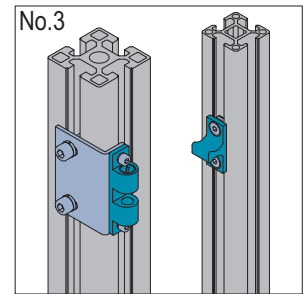

Door and Window Elements  
门窗组件

Magnet Catch  
门碰

Material: Magnet Catch-aluminum alloy, hard oxidation anodized  
Connectors-zinc plated steel

材质: 门碰-铝合金硬质氧化  
连接件-碳钢镀锌

Note: The Magnet Catch prevents doors being opened unintentionally.  
门碰在底梁安装时, 门的尺寸需大于400mm。

<b>CF</b> Fastening Set  ← M4x10 Bolt zinc plated  ← M4 T Nut nickel plated	<b>CH</b> Fastening Set  ← M4x6 Bolt zinc plated  ← M4 Spring Washer zinc plated	<b>CJ</b> Fastening Set  ← M6x10 Bolt zinc plated  ← M6 Spring Washer zinc plated  ← M6 T Nut nickel plated	<b>CK</b> Fastening Set  ← M6x14 Bolt zinc plated  ← M6 Spring Washer zinc plated  ← M6 T Nut nickel plated	<b>CN</b> Fastening Set  ← M6x16 Bolt zinc plated  ← M6 Spring Washer zinc plated  ← M6 T Nut nickel plated
---	--	---	---	---

Description 产品描述	Fastening Set 紧固组件	Mass 重量 (g)	Part No. 订购编号
Magnet Catch-14 (pcs) 门碰-14 (单个供货)		26	7.41.14
Magnet Catch-14 (Profile 3030 for Door, Profile 3030 for Doorframe set No.1) 门碰-14 (3030型材做门, 3030型材做门框 成套供货 No.1)	2xCF+2xCH+2xCJ	130	7.41.14.3030.ST
Magnet Catch-14 (Profile 3030 for Door, Profile 4040 for Doorframe set No.2) 门碰-14 (3030型材做门, 4040型材做门框 成套供货 No.2)	2xCF+2xCH+2xCK	139	7.41.14.3040.ST
Magnet Catch-14 (Profile 3030 for Door, Profile 4545 for Doorframe set No.3) 门碰-14 (3030型材做门, 4545型材做门框 成套供货 No.3)	2xCF+2xCH+2xCN	145	7.41.14.3045.ST