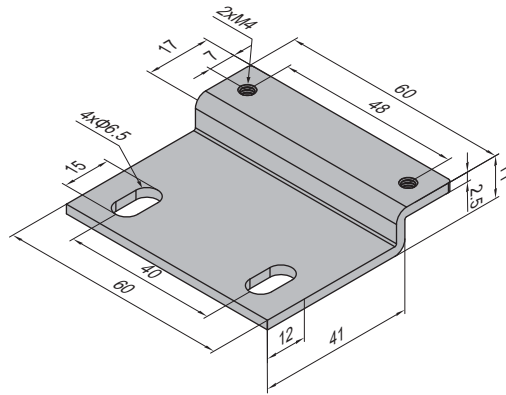

Door and Window Elements  
门窗组件

Magnet Catch  
门碰

Material: Magnet Catch-aluminum alloy, hard oxidation anodized  
Connectors-zinc plated steel

材质: 门碰-铝合金硬质氧化  
连接件-碳钢镀锌

Note: The Magnet Catch prevents doors being opened unintentionally.  
门碰在底梁安装时, 门的尺寸需大于400mm。

<b>CF</b> Fastening Set  ← M4x10 Bolt zinc plated  ← M4 T Nut nickel plated	<b>CH</b> Fastening Set  ← M4x6 Bolt zinc plated  ← M4 Spring Washer zinc plated	<b>CJ</b> Fastening Set  ← M6x10 Bolt zinc plated  ← M6 Spring Washer zinc plated  ← M6 T Nut nickel plated	<b>CK</b> Fastening Set  ← M6x14 Bolt zinc plated  ← M6 Spring Washer zinc plated  ← M6 T Nut nickel plated	<b>CN</b> Fastening Set  ← M6x16 Bolt zinc plated  ← M6 Spring Washer zinc plated  ← M6 T Nut nickel plated
---	--	---	---	---

Description 产品描述	Fastening Set 紧固组件	Mass 重量 (g)	Part No. 订购编号
Magnet Catch-14 (pcs) 门碰-14 (单个供货)		26	7.41.14
Magnet Catch-14 (Profile 3030 for Door, Profile 3030 for Doorframe set No.1) 门碰-14 (3030型材做门, 3030型材做门框 成套供货 No.1)	2xCF+2xCH+2xCJ	130	7.41.14.3030.ST
Magnet Catch-14 (Profile 3030 for Door, Profile 4040 for Doorframe set No.2) 门碰-14 (3030型材做门, 4040型材做门框 成套供货 No.2)	2xCF+2xCH+2xCK	139	7.41.14.3040.ST
Magnet Catch-14 (Profile 3030 for Door, Profile 4545 for Doorframe set No.3) 门碰-14 (3030型材做门, 4545型材做门框 成套供货 No.3)	2xCF+2xCH+2xCN	145	7.41.14.3045.ST