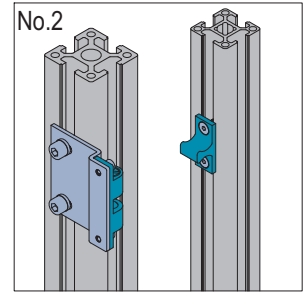

Door and Window Elements  
门窗组件

Magnet Catch  
门碰

Material: Magnet Catch-aluminum alloy, hard oxidation anodized  
Connectors-zinc plated steel

材质: 门碰-铝合金硬质氧化  
连接件-碳钢镀锌

Note: The Magnet Catch prevents doors being opened unintentionally.  
门碰在底梁安装时, 门的尺寸需大于400mm。

<b>CF</b> Fastening Set  ← M4x10 Bolt zinc plated  ← M4 T Nut nickel plated	<b>CH</b> Fastening Set  ← M4x6 Bolt zinc plated  ← M4 Spring Washer zinc plated	<b>CJ</b> Fastening Set  ← M6x10 Bolt zinc plated  ← M6 Spring Washer zinc plated  ← M6 T Nut nickel plated	<b>CK</b> Fastening Set  ← M6x14 Bolt zinc plated  ← M6 Spring Washer zinc plated  ← M6 T Nut nickel plated	<b>CN</b> Fastening Set  ← M6x16 Bolt zinc plated  ← M6 Spring Washer zinc plated  ← M6 T Nut nickel plated
---	--	---	---	---

Description 产品描述	Fastening Set 紧固组件	Mass 重量 (g)	Part No. 订购编号
Magnet Catch-14 (pcs) 门碰-14 (单个供货)		26	7.41.14
Magnet Catch-14 (Profile 3030 for Door, Profile 3030 for Doorframe set No.1) 门碰-14 (3030型材做门, 3030型材做门框 成套供货 No.1)	2xCF+2xCH+2xCJ	130	7.41.14.3030.ST
Magnet Catch-14 (Profile 3030 for Door, Profile 4040 for Doorframe set No.2) 门碰-14 (3030型材做门, 4040型材做门框 成套供货 No.2)	2xCF+2xCH+2xCK	139	7.41.14.3040.ST
Magnet Catch-14 (Profile 3030 for Door, Profile 4545 for Doorframe set No.3) 门碰-14 (3030型材做门, 4545型材做门框 成套供货 No.3)	2xCF+2xCH+2xCN	145	7.41.14.3045.ST