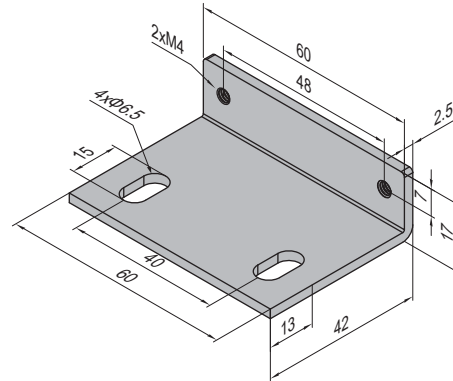

Door and Window Elements  
门窗组件

Magnet Catch  
门碰

Material: Magnet Catch-aluminum alloy, hard oxidation anodized  
Connectors-zinc plated steel

材质: 门碰-铝合金硬质氧化  
连接件-碳钢镀锌

Note: The Magnet Catch prevents doors being opened unintentionally.  
门碰在底梁安装时, 门的尺寸需大于400mm。

<b>CF</b> Fastening Set  ← M4x10 Bolt zinc plated  ← M4 T Nut nickel plated	<b>CH</b> Fastening Set  ← M4x6 Bolt zinc plated  ← M4 Spring Washer zinc plated	<b>CJ</b> Fastening Set  ← M6x10 Bolt zinc plated  ← M6 Spring Washer zinc plated  ← M6 T Nut nickel plated	<b>CK</b> Fastening Set  ← M6x14 Bolt zinc plated  ← M6 Spring Washer zinc plated  ← M6 T Nut nickel plated	<b>CN</b> Fastening Set  ← M6x16 Bolt zinc plated  ← M6 Spring Washer zinc plated  ← M6 T Nut nickel plated
---	--	---	---	---

Description 产品描述	Fastening Set 紧固组件	Mass 重量 (g)	Part No. 订购编号
Magnet Catch-14 (pcs) 门碰-14 (单个供货)		26	7.41.14
Magnet Catch-14 (Profile 3030 for Door, Profile 3030 for Doorframe set No.1) 门碰-14 (3030型材做门, 3030型材做门框 成套供货 No.1)	2xCF+2xCH+2xCJ	130	7.41.14.3030.ST
Magnet Catch-14 (Profile 3030 for Door, Profile 4040 for Doorframe set No.2) 门碰-14 (3030型材做门, 4040型材做门框 成套供货 No.2)	2xCF+2xCH+2xCK	139	7.41.14.3040.ST
Magnet Catch-14 (Profile 3030 for Door, Profile 4545 for Doorframe set No.3) 门碰-14 (3030型材做门, 4545型材做门框 成套供货 No.3)	2xCF+2xCH+2xCN	145	7.41.14.3045.ST