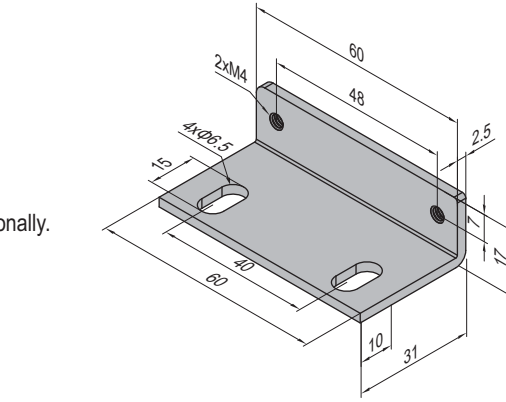

Door and Window Elements  
门窗组件

Magnet Catch  
门碰

Material: Magnet Catch-aluminum alloy, hard oxidation anodized  
Connectors-zinc plated steel

材质: 门碰-铝合金硬质氧化  
连接件-碳钢镀锌

Note: The Magnet Catch prevents doors being opened unintentionally.  
门碰在底梁安装时, 门的尺寸需大于400mm。

<b>CF</b> Fastening Set  ← M4x10 Bolt zinc plated  ← M4 T Nut nickel plated	<b>CH</b> Fastening Set  ← M4x6 Bolt zinc plated  ← M4 Spring Washer zinc plated	<b>CJ</b> Fastening Set  ← M6x10 Bolt zinc plated  ← M6 Spring Washer zinc plated  ← M6 T Nut nickel plated	<b>CK</b> Fastening Set  ← M6x14 Bolt zinc plated  ← M6 Spring Washer zinc plated  ← M6 T Nut nickel plated	<b>CN</b> Fastening Set  ← M6x16 Bolt zinc plated  ← M6 Spring Washer zinc plated  ← M6 T Nut nickel plated
---	--	---	---	---

Description 产品描述	Fastening Set 紧固组件	Mass 重量 (g)	Part No. 订购编号
Magnet Catch-14 (pcs) 门碰-14 (单个供货)		26	7.41.14
Magnet Catch-14 (Profile 3030 for Door, Profile 3030 for Doorframe set No.1) 门碰-14 (3030型材做门, 3030型材做门框 成套供货 No.1)	2xCF+2xCH+2xCJ	130	7.41.14.3030.ST
Magnet Catch-14 (Profile 3030 for Door, Profile 4040 for Doorframe set No.2) 门碰-14 (3030型材做门, 4040型材做门框 成套供货 No.2)	2xCF+2xCH+2xCK	139	7.41.14.3040.ST
Magnet Catch-14 (Profile 3030 for Door, Profile 4545 for Doorframe set No.3) 门碰-14 (3030型材做门, 4545型材做门框 成套供货 No.3)	2xCF+2xCH+2xCN	145	7.41.14.3045.ST