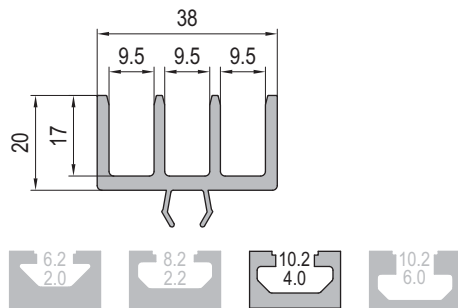

Door and Window Elements
门窗组件

Sliding Door Profile
拉门滑道

The sliding door profile clips into strut profiles and is suitable for light-weight sliding doors.

拉门滑道可置入型材槽口内，只适用于轻载荷板类做水平拉门的情况。

Material and Colors: Sliding door profile-PVC, grey PE Bar-HD-PE, Nature.

材质和颜色：拉门滑道-PVC 灰色 PE棒-HD-PE 本色

Sliding Door Profile-8
拉门滑道-8

Sliding Door Profile-10-4
拉门滑道-10-4

Description 产品描述	Mass 重量 (g/m)	Delivery Length 供货长度	Part No. 订购编号
Sliding Door Profile-8 拉门滑道-8	330	3000mm/bar	7.51.08
Sliding Door Profile-8 (Including 2 pcs PE bar) 拉门滑道-8 (含两个PE棒)	390	3000mm/bar	7.51.08.ST
Sliding Door Profile-10-4 拉门滑道-10-4	450	3000mm/bar	7.51.10.04
Sliding Door Profile-10-4 (Including 2 pcs PE bar) 拉门滑道-10-4 (含两个PE棒)	510	3000mm/bar	7.51.10.04.02.ST
Sliding Door Profile-10-4 (Including 3 pcs PE bar) 拉门滑道-10-4 (含三个PE棒)	540	3000mm/bar	7.51.10.04.03.ST