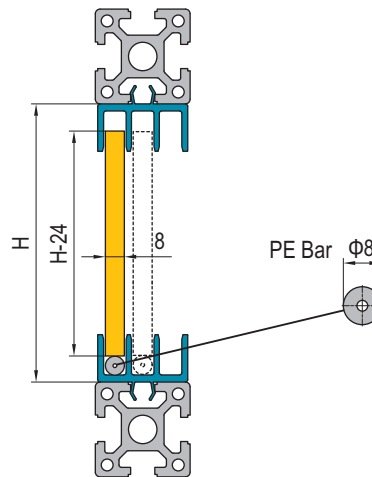

Door and Window Elements
门窗组件

Sliding Door Profile
拉门滑道

The sliding door profile clips into strut profiles and is suitable for light-weight sliding doors.

拉门滑道可置入型材槽口内，只适用于轻载荷板类做水平拉门的情况。

Material and Colors: Sliding door profile-PVC, grey PE Bar-HD-PE, Nature.

材质和颜色：拉门滑道-PVC 灰色 PE棒-HD-PE 本色

Sliding Door Profile-8
拉门滑道-8

Sliding Door Profile-10-4
拉门滑道-10-4

Description 产品描述	Mass 重量 (g/m)	Delivery Length 供货长度	Part No. 订购编号
Sliding Door Profile-8 拉门滑道-8	330	3000mm/bar	7.51.08
Sliding Door Profile-8 (Including 2 pcs PE bar) 拉门滑道-8 (含两个PE棒)	390	3000mm/bar	7.51.08.ST
Sliding Door Profile-10-4 拉门滑道-10-4	450	3000mm/bar	7.51.10.04
Sliding Door Profile-10-4 (Including 2 pcs PE bar) 拉门滑道-10-4 (含两个PE棒)	510	3000mm/bar	7.51.10.04.02.ST
Sliding Door Profile-10-4 (Including 3 pcs PE bar) 拉门滑道-10-4 (含三个PE棒)	540	3000mm/bar	7.51.10.04.03.ST