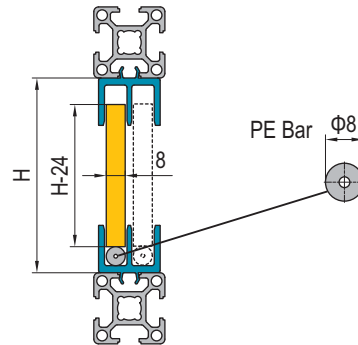

Door and Window Elements
门窗组件

Sliding Door Profile
拉门滑道

The sliding door profile clips into strut profiles and is suitable for light-weight sliding doors.

拉门滑道可置入型材槽口内，只适用于轻载荷板类做水平拉门的情况。

Material and Colors: Sliding door profile-PVC, grey PE Bar-HD-PE, Nature.

材质和颜色：拉门滑道-PVC 灰色 PE棒-HD-PE 本色

Sliding Door Profile-8
拉门滑道-8

Sliding Door Profile-10-4
拉门滑道-10-4

Description 产品描述	Mass 重量 (g/m)	Delivery Length 供货长度	Part No. 订购编号
Sliding Door Profile-8 拉门滑道-8	330	3000mm/bar	7.51.08
Sliding Door Profile-8 (Including 2 pcs PE bar) 拉门滑道-8 (含两个PE棒)	390	3000mm/bar	7.51.08.ST
Sliding Door Profile-10-4 拉门滑道-10-4	450	3000mm/bar	7.51.10.04
Sliding Door Profile-10-4 (Including 2 pcs PE bar) 拉门滑道-10-4 (含两个PE棒)	510	3000mm/bar	7.51.10.04.02.ST
Sliding Door Profile-10-4 (Including 3 pcs PE bar) 拉门滑道-10-4 (含三个PE棒)	540	3000mm/bar	7.51.10.04.03.ST