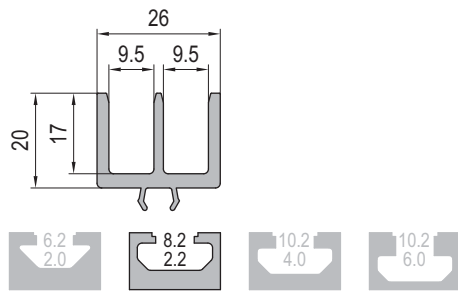

Door and Window Elements
门窗组件

Sliding Door Profile
拉门滑道

The sliding door profile clips into strut profiles and is suitable for light-weight sliding doors.

拉门滑道可置入型材槽口内，只适用于轻载荷板类做水平拉门的情况。

Material and Colors: Sliding door profile-PVC, grey PE Bar-HD-PE, Nature.

材质和颜色：拉门滑道-PVC 灰色 PE棒-HD-PE 本色

Sliding Door Profile-8
拉门滑道-8

Sliding Door Profile-10-4
拉门滑道-10-4

Description 产品描述	Mass 重量 (g/m)	Delivery Length 供货长度	Part No. 订购编号
Sliding Door Profile-8 拉门滑道-8	330	3000mm/bar	7.51.08
Sliding Door Profile-8 (Including 2 pcs PE bar) 拉门滑道-8 (含两个PE棒)	390	3000mm/bar	7.51.08.ST
Sliding Door Profile-10-4 拉门滑道-10-4	450	3000mm/bar	7.51.10.04
Sliding Door Profile-10-4 (Including 2 pcs PE bar) 拉门滑道-10-4 (含两个PE棒)	510	3000mm/bar	7.51.10.04.02.ST
Sliding Door Profile-10-4 (Including 3 pcs PE bar) 拉门滑道-10-4 (含三个PE棒)	540	3000mm/bar	7.51.10.04.03.ST