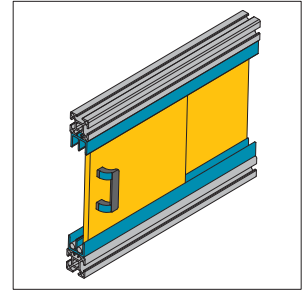

Door and Window Elements
门窗组件

Sliding Door Profile
拉门滑道

The sliding door profile clips into strut profiles and is suitable for light-weight sliding doors.

拉门滑道可置入型材槽口内，只适用于轻载荷板类做水平拉门的情况。

Material and Colors: Sliding door profile-PVC, grey PE Bar-HD-PE, Nature.

材质和颜色：拉门滑道-PVC 灰色 PE棒-HD-PE 本色

Sliding Door Profile-8
拉门滑道-8

Sliding Door Profile-10-4
拉门滑道-10-4

Description 产品描述	Mass 重量 (g/m)	Delivery Length 供货长度	Part No. 订购编号
Sliding Door Profile-8 拉门滑道-8	330	3000mm/bar	7.51.08
Sliding Door Profile-8 (Including 2 pcs PE bar) 拉门滑道-8 (含两个PE棒)	390	3000mm/bar	7.51.08.ST
Sliding Door Profile-10-4 拉门滑道-10-4	450	3000mm/bar	7.51.10.04
Sliding Door Profile-10-4 (Including 2 pcs PE bar) 拉门滑道-10-4 (含两个PE棒)	510	3000mm/bar	7.51.10.04.02.ST
Sliding Door Profile-10-4 (Including 3 pcs PE bar) 拉门滑道-10-4 (含三个PE棒)	540	3000mm/bar	7.51.10.04.03.ST