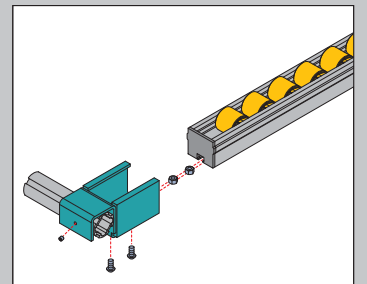

High Rail Holder
高挂钩

Material: zinc plated steel
材质: 碳钢镀锌

AH	Fastening Set
	M6x12 Bolt zinc plated
	M6 Spring Washer zinc plated
	M6 standard Nut zinc plated

AI	Fastening Set
	M4 Set Screw stainless steel

Description 产品描述	Fastening Set 紧固组件	Mass (g) 重量	Part No. 订购编号
High Rail Holder 高挂钩	2XAH+1XAI	351	TFS.D28.8.02.01

Flat Rail Holder
平挂钩

Material: zinc plated steel
材质: 碳钢镀锌

AH	Fastening Set
	M6x12 Bolt zinc plated
	M6 Spring Washer zinc plated
	M6 standard Nut zinc plated

AI	Fastening Set
	M4 Set Screw stainless steel

Description 产品描述	Fastening Set 紧固组件	Mass (g) 重量	Part No. 订购编号
Flat Rail Holder 平挂钩	2XAH+1XAI	342.5	TFS.D28.8.02.02