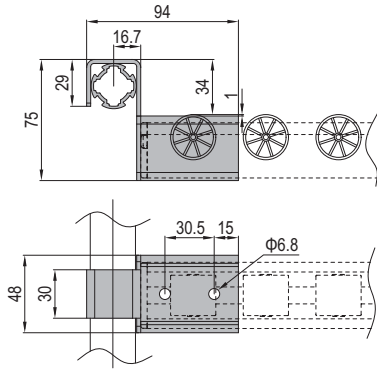

High Rail Holder
高挂钩

Material: zinc plated steel
材质: 碳钢镀锌

AH	Fastening Set
	M6x12 Bolt zinc plated
	M6 Spring Washer zinc plated
	M6 standard Nut zinc plated

AI	Fastening Set
	M4 Set Screw stainless steel

Description 产品描述	Fastening Set 紧固组件	Mass (g) 重量	Part No. 订购编号
High Rail Holder 高挂钩	2XAH+1XAI	351	TFS.D28.8.02.01

Flat Rail Holder
平挂钩

Material: zinc plated steel
材质: 碳钢镀锌

AH	Fastening Set
	M6x12 Bolt zinc plated
	M6 Spring Washer zinc plated
	M6 standard Nut zinc plated

AI	Fastening Set
	M4 Set Screw stainless steel

Description 产品描述	Fastening Set 紧固组件	Mass (g) 重量	Part No. 订购编号
Flat Rail Holder 平挂钩	2XAH+1XAI	342.5	TFS.D28.8.02.02