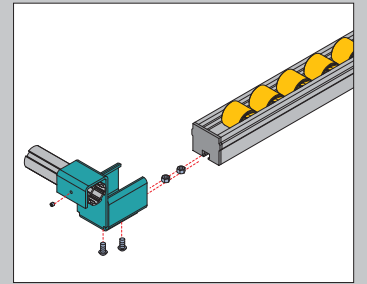

High Rail Holder
高挂钩

Material: zinc plated steel
材质: 碳钢镀锌

AH	Fastening Set
	M6x12 Bolt zinc plated
	M6 Spring Washer zinc plated
	M6 standard Nut zinc plated

AI	Fastening Set
	M4 Set Screw stainless steel

Description 产品描述	Fastening Set 紧固组件	Mass (g) 重量	Part No. 订购编号
High Rail Holder 高挂钩	2XAH+1XAI	351	TFS.D28.8.02.01

Flat Rail Holder
平挂钩

Material: zinc plated steel
材质: 碳钢镀锌

AH	Fastening Set
	M6x12 Bolt zinc plated
	M6 Spring Washer zinc plated
	M6 standard Nut zinc plated

AI	Fastening Set
	M4 Set Screw stainless steel

Description 产品描述	Fastening Set 紧固组件	Mass (g) 重量	Part No. 订购编号
Flat Rail Holder 平挂钩	2XAH+1XAI	342.5	TFS.D28.8.02.02