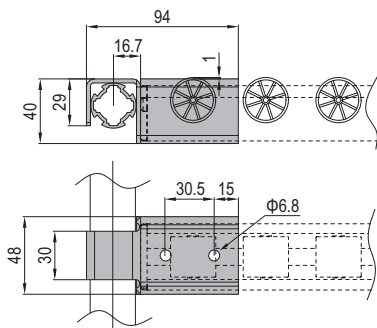

High Rail Holder
高挂钩

Material: zinc plated steel
材质: 碳钢镀锌

AH	Fastening Set
	M6x12 Bolt zinc plated
	M6 Spring Washer zinc plated
	M6 standard Nut zinc plated

AI	Fastening Set
	M4 Set Screw stainless steel

Description 产品描述	Fastening Set 紧固组件	Mass (g) 重量	Part No. 订购编号
High Rail Holder 高挂钩	2XAH+1XAI	351	TFS.D28.8.02.01

Flat Rail Holder
平挂钩

Material: zinc plated steel
材质: 碳钢镀锌

AH	Fastening Set
	M6x12 Bolt zinc plated
	M6 Spring Washer zinc plated
	M6 standard Nut zinc plated

AI	Fastening Set
	M4 Set Screw stainless steel

Description 产品描述	Fastening Set 紧固组件	Mass (g) 重量	Part No. 订购编号
Flat Rail Holder 平挂钩	2XAH+1XAI	342.5	TFS.D28.8.02.02