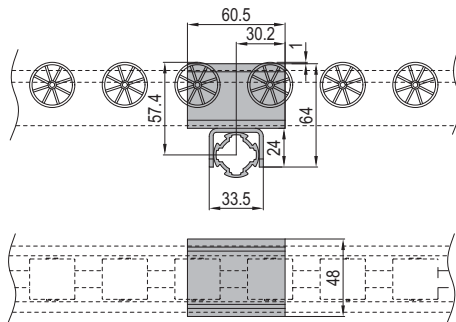

Bilateral Flat Rail Holder
双侧平挂钩

Material: zinc plated steel
材质: 碳钢镀锌

AH	Fastening Set
	M6x12 Bolt zinc plated
	M6 Spring Washer zinc plated
	M6 standard Nut zinc plated

Description 产品描述	Fastening Set 紧固组件	Mass (g) 重量	Part No. 订购编号
Bilateral Flat Rail Holder 双侧平挂钩	4XAH	355	TFS.D28.8.02.03

Cross Rail Holder
十字形挂钩

Material: zinc plated steel
材质: 碳钢镀锌

AI	Fastening Set
	M4 Set Screw stainless steel

Description 产品描述	Fastening Set 紧固组件	Mass (g) 重量	Part No. 订购编号
Cross Rail Holder 十字形挂钩	1xAI	166	TFS.D28.8.02.04