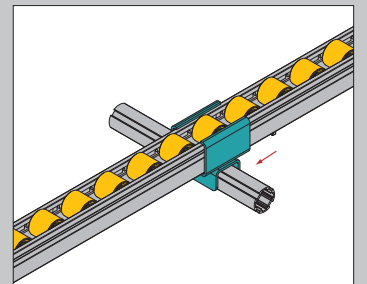

Bilateral Flat Rail Holder
双侧平挂钩

Material: zinc plated steel
材质: 碳钢镀锌

AH	Fastening Set
	M6x12 Bolt zinc plated
	M6 Spring Washer zinc plated
	M6 standard Nut zinc plated

Description 产品描述	Fastening Set 紧固组件	Mass (g) 重量	Part No. 订购编号
Bilateral Flat Rail Holder 双侧平挂钩	4XAH	355	TFS.D28.8.02.03

Cross Rail Holder
十字形挂钩

Material: zinc plated steel
材质: 碳钢镀锌

AI	Fastening Set
	M4 Set Screw stainless steel

Description 产品描述	Fastening Set 紧固组件	Mass (g) 重量	Part No. 订购编号
Cross Rail Holder 十字形挂钩	1xAI	166	TFS.D28.8.02.04