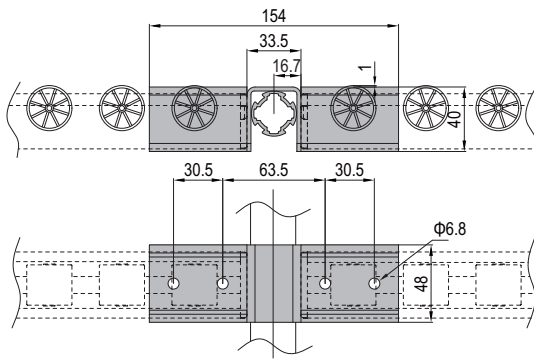

Bilateral Flat Rail Holder
双侧平挂钩

Material: zinc plated steel
材质: 碳钢镀锌

AH	Fastening Set
	M6x12 Bolt zinc plated
	M6 Spring Washer zinc plated
	M6 standard Nut zinc plated

Description 产品描述	Fastening Set 紧固组件	Mass (g) 重量	Part No. 订购编号
Bilateral Flat Rail Holder 双侧平挂钩	4XAH	355	TFS.D28.8.02.03

Cross Rail Holder
十字形挂钩

Material: zinc plated steel
材质: 碳钢镀锌

AI	Fastening Set
	M4 Set Screw stainless steel

Description 产品描述	Fastening Set 紧固组件	Mass (g) 重量	Part No. 订购编号
Cross Rail Holder 十字形挂钩	1xAI	166	TFS.D28.8.02.04