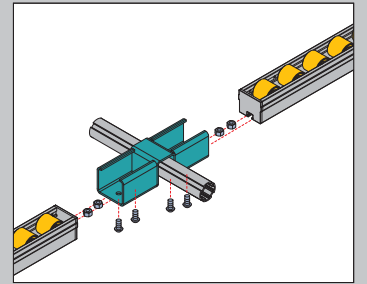

Bilateral Flat Rail Holder
双侧平挂钩

Material: zinc plated steel
材质: 碳钢镀锌

AH	Fastening Set
	M6x12 Bolt zinc plated
	M6 Spring Washer zinc plated
	M6 standard Nut zinc plated

Description 产品描述	Fastening Set 紧固组件	Mass (g) 重量	Part No. 订购编号
Bilateral Flat Rail Holder 双侧平挂钩	4XAH	355	TFS.D28.8.02.03

Cross Rail Holder
十字形挂钩

Material: zinc plated steel
材质: 碳钢镀锌

AI	Fastening Set
	M4 Set Screw stainless steel

Description 产品描述	Fastening Set 紧固组件	Mass (g) 重量	Part No. 订购编号
Cross Rail Holder 十字形挂钩	1xAI	166	TFS.D28.8.02.04