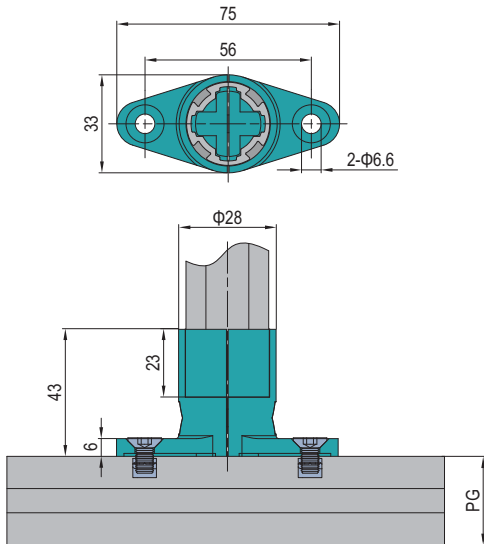

T Base D28

T形支座

Material: Diecast Aluminum
材质: 压铸铝合金

Description 产品描述	PG 型材系列	Fastening Set 紧固组件	Mass (g) 重量	Part No. 订购编号
T Base D28 T形支座		1XDB	72	TFS.D28.5.03.01
T Base D28-8 T形支座-8	30	1XDB+2XFF	85	TFS.D28.5.03.02
T Base D28-10 T形支座-10	40/45/50/60	1XDB+2XDL	95	TFS.D28.5.03.03

DB	FF	DL
Fastening Set	Fastening Set	Fastening Set
<ul style="list-style-type: none"> M6x20 Bolt zinc plated M6 Spring Washer zinc plated M6 Hexagon Nut zinc plated 	<ul style="list-style-type: none"> M6x12 Bolt zinc plated M6 T Nut nickel plated 	<ul style="list-style-type: none"> M6x16 Bolt zinc plated M6 T Nut nickel plated