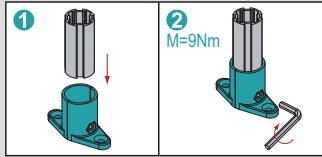

T Base D28

T形支座

Material: Diecast Aluminum
材质: 压铸铝合金

Description 产品描述	PG 型材系列	Fastening Set 紧固组件	Mass (g) 重量	Part No. 订购编号
T Base D28 T形支座		1XDB	72	TFS.D28.5.03.01
T Base D28-8 T形支座-8	30	1XDB+2XFF	85	TFS.D28.5.03.02
T Base D28-10 T形支座-10	40/45/50/60	1XDB+2XDL	95	TFS.D28.5.03.03

DB	FF	DL
Fastening Set	Fastening Set	Fastening Set
<ul style="list-style-type: none"> M6x20 Bolt zinc plated M6 Spring Washer zinc plated M6 Hexagon Nut zinc plated 	<ul style="list-style-type: none"> M6x12 Bolt zinc plated M6 T Nut nickel plated 	<ul style="list-style-type: none"> M6x16 Bolt zinc plated M6 T Nut nickel plated