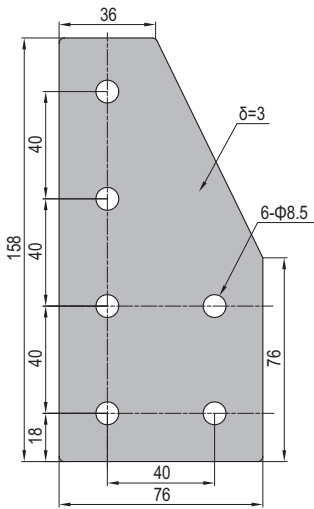

Connecting Elements
连接件

Joining Plate **New!**
连接板

Material: zinc plated steel
材质: 碳钢镀锌

PG40-4080-01
40系列-4080-01

PG40-4080-03
40系列-4080-03

PG40-4080-02
40系列-4080-02

| X | Fastening Set | Y | Fastening Set |
|---|---------------------------------|---|---------------------------------|
|  | M8x12 Bolt zinc plated |  | M8x12 Bolt zinc plated |
|  | M8 Washer zinc plated |  | M8 Washer zinc plated |
|  | M8 Pre-set Nut nickel plated |  | M8 Pre-set Nut nickel plated |

| Description 产品描述 | Fastening Set 紧固组件 | Mass 重量 (g) | Part No. 订购编号 |
|--|-----------------------|-------------------|---------------------|
| PG40-4080-01 (pcs) 40系列-4080-01 (单个供货) | | 315 | 3.53.40.4080.01 |
| PG40-4080-01 (set X) 40系列-4080-01 (成套供货X) | 6xX | 417 | 3.53.40.4080.01.STX |
| PG40-4080-01 (set Y) 40系列-4080-01 (成套供货Y) | 6xY | 471 | 3.53.40.4080.01.STY |
| PG40-4080-02 (pcs) 40系列-4080-02 (单个供货) | | 466 | 3.53.40.4080.02 |
| PG40-4080-02 (set X) 40系列-4080-02 (成套供货X) | 8xX | 602 | 3.53.40.4080.02.STX |
| PG40-4080-02 (set Y) 40系列-4080-02 (成套供货Y) | 8xY | 674 | 3.53.40.4080.02.STY |
| PG40-4080-03 (pcs) 40系列-4080-03 (单个供货) | | 762 | 3.53.40.4080.03 |
| PG40-4080-03 (set X) 40系列-4080-03 (成套供货X) | 12xX | 966 | 3.53.40.4080.03.STX |
| PG40-4080-03 (set Y) 40系列-4080-03 (成套供货Y) | 12xY | 1074 | 3.53.40.4080.03.STY |