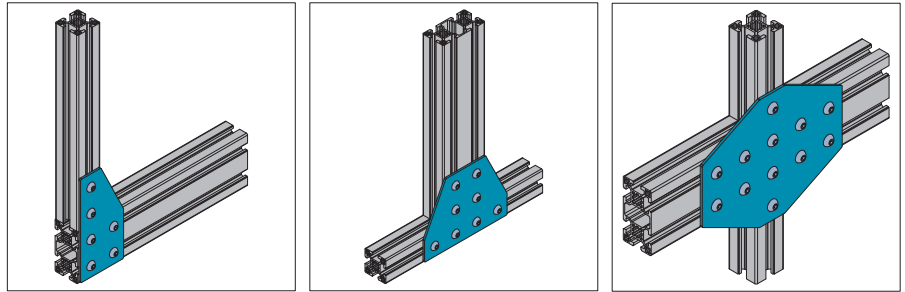

Connecting Elements
连接件

Joining Plate **New!**
连接板

Material: zinc plated steel
材质: 碳钢镀锌

PG40-4080-01
40系列-4080-01

PG40-4080-03
40系列-4080-03

PG40-4080-02
40系列-4080-02

| X | Fastening Set | Y | Fastening Set |
|---|---------------------------------|---|---------------------------------|
|  | M8x12 Bolt zinc plated |  | M8x12 Bolt zinc plated |
|  | M8 Washer zinc plated |  | M8 Washer zinc plated |
|  | M8 Pre-set Nut nickel plated |  | M8 Pre-set Nut nickel plated |

| Description 产品描述 | Fastening Set 紧固组件 | Mass 重量 (g) | Part No. 订购编号 |
|--|-----------------------|-------------------|---------------------|
| PG40-4080-01 (pcs) 40系列-4080-01 (单个供货) | | 315 | 3.53.40.4080.01 |
| PG40-4080-01 (set X) 40系列-4080-01 (成套供货X) | 6xX | 417 | 3.53.40.4080.01.STX |
| PG40-4080-01 (set Y) 40系列-4080-01 (成套供货Y) | 6xY | 471 | 3.53.40.4080.01.STY |
| PG40-4080-02 (pcs) 40系列-4080-02 (单个供货) | | 466 | 3.53.40.4080.02 |
| PG40-4080-02 (set X) 40系列-4080-02 (成套供货X) | 8xX | 602 | 3.53.40.4080.02.STX |
| PG40-4080-02 (set Y) 40系列-4080-02 (成套供货Y) | 8xY | 674 | 3.53.40.4080.02.STY |
| PG40-4080-03 (pcs) 40系列-4080-03 (单个供货) | | 762 | 3.53.40.4080.03 |
| PG40-4080-03 (set X) 40系列-4080-03 (成套供货X) | 12xX | 966 | 3.53.40.4080.03.STX |
| PG40-4080-03 (set Y) 40系列-4080-03 (成套供货Y) | 12xY | 1074 | 3.53.40.4080.03.STY |