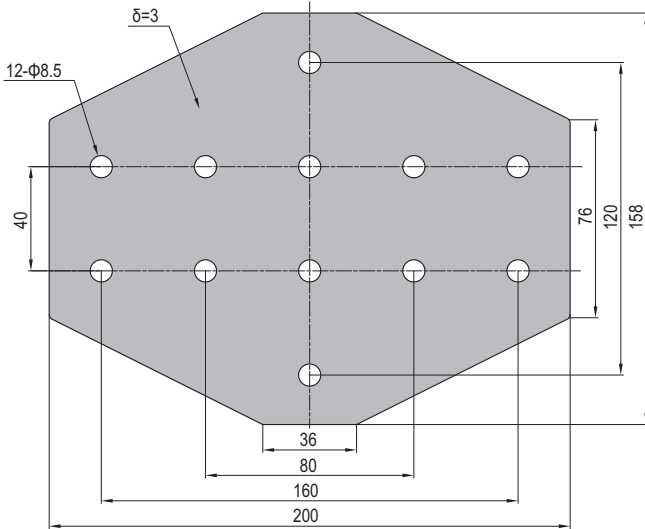

Connecting Elements
连接件

Joining Plate **New!**
连接板

Material: zinc plated steel
材质: 碳钢镀锌

PG40-4080-01
40系列-4080-01

PG40-4080-03
40系列-4080-03

PG40-4080-02
40系列-4080-02

| X | Fastening Set | Y | Fastening Set |
|---|---------------------------------|---|---------------------------------|
|  | M8x12 Bolt zinc plated |  | M8x12 Bolt zinc plated |
|  | M8 Washer zinc plated |  | M8 Washer zinc plated |
|  | M8 Pre-set Nut nickel plated |  | M8 Pre-set Nut nickel plated |

| Description 产品描述 | Fastening Set 紧固组件 | Mass 重量 (g) | Part No. 订购编号 |
|--|-----------------------|-------------------|---------------------|
| PG40-4080-01 (pcs) 40系列-4080-01 (单个供货) | | 315 | 3.53.40.4080.01 |
| PG40-4080-01 (set X) 40系列-4080-01 (成套供货X) | 6xX | 417 | 3.53.40.4080.01.STX |
| PG40-4080-01 (set Y) 40系列-4080-01 (成套供货Y) | 6xY | 471 | 3.53.40.4080.01.STY |
| PG40-4080-02 (pcs) 40系列-4080-02 (单个供货) | | 466 | 3.53.40.4080.02 |
| PG40-4080-02 (set X) 40系列-4080-02 (成套供货X) | 8xX | 602 | 3.53.40.4080.02.STX |
| PG40-4080-02 (set Y) 40系列-4080-02 (成套供货Y) | 8xY | 674 | 3.53.40.4080.02.STY |
| PG40-4080-03 (pcs) 40系列-4080-03 (单个供货) | | 762 | 3.53.40.4080.03 |
| PG40-4080-03 (set X) 40系列-4080-03 (成套供货X) | 12xX | 966 | 3.53.40.4080.03.STX |
| PG40-4080-03 (set Y) 40系列-4080-03 (成套供货Y) | 12xY | 1074 | 3.53.40.4080.03.STY |