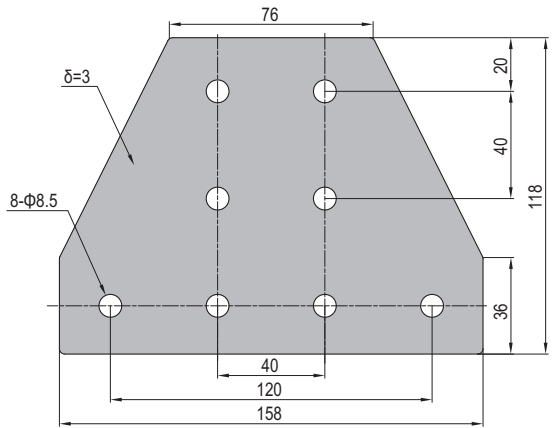

Connecting Elements
连接件

Joining Plate **New!**
连接板

Material: zinc plated steel
材质: 碳钢镀锌

PG40-4080-01
40系列-4080-01

PG40-4080-03
40系列-4080-03

PG40-4080-02
40系列-4080-02

| X | Fastening Set | Y | Fastening Set |
|---|---------------------------------|---|---------------------------------|
|  | M8x12 Bolt zinc plated |  | M8x12 Bolt zinc plated |
|  | M8 Washer zinc plated |  | M8 Washer zinc plated |
|  | M8 Pre-set Nut nickel plated |  | M8 Pre-set Nut nickel plated |

| Description 产品描述 | Fastening Set 紧固组件 | Mass 重量 (g) | Part No. 订购编号 |
|--|-----------------------|-------------------|---------------------|
| PG40-4080-01 (pcs) 40系列-4080-01 (单个供货) | | 315 | 3.53.40.4080.01 |
| PG40-4080-01 (set X) 40系列-4080-01 (成套供货X) | 6xX | 417 | 3.53.40.4080.01.STX |
| PG40-4080-01 (set Y) 40系列-4080-01 (成套供货Y) | 6xY | 471 | 3.53.40.4080.01.STY |
| PG40-4080-02 (pcs) 40系列-4080-02 (单个供货) | | 466 | 3.53.40.4080.02 |
| PG40-4080-02 (set X) 40系列-4080-02 (成套供货X) | 8xX | 602 | 3.53.40.4080.02.STX |
| PG40-4080-02 (set Y) 40系列-4080-02 (成套供货Y) | 8xY | 674 | 3.53.40.4080.02.STY |
| PG40-4080-03 (pcs) 40系列-4080-03 (单个供货) | | 762 | 3.53.40.4080.03 |
| PG40-4080-03 (set X) 40系列-4080-03 (成套供货X) | 12xX | 966 | 3.53.40.4080.03.STX |
| PG40-4080-03 (set Y) 40系列-4080-03 (成套供货Y) | 12xY | 1074 | 3.53.40.4080.03.STY |