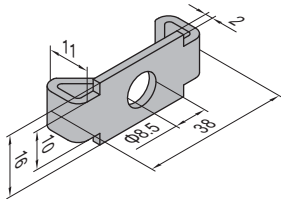

Connecting Elements
连接件

End Connector
端连接件

End connector is also called butterfly button connector due to its shape which can hide itself completely in aluminum profile, so it is widely used in clean room areas.

端连接件因其形状又叫蝴蝶扣。此连接可以完全隐藏在型材之中，所以广泛地应用在洁净室的框架结构中。

Material: nickel plated steel
材质：碳钢镀镍

End Connector-8
端连接件-8

End Connector-10
端连接件-10

Description 产品描述	Fastening Set 紧固组件	Mass 重量 (g)	Part No. 订购编号
End Connector-8 (pcs) 端连接件-8 (单个供货)		7	3.71.30
End Connector-8 (set) 端连接件-8 (成套供货)	1xFA	23	3.71.30.ST
End Connector-10 (pcs) 端连接件-10 (单个供货)		13	3.71.40
End Connector-10 (set) 端连接件-10 (成套供货)	1xFB	38	3.71.40.ST