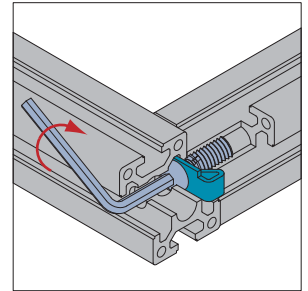

Connecting Elements
连接件

End Connector
端连接件

End connector is also called butterfly button connector due to its shape which can hide itself completely in aluminum profile, so it is widely used in clean room areas.

端连接件因其形状又叫蝴蝶扣。此连接可以完全隐藏在型材之中，所以广泛地应用在洁净室的框架结构中。

Material: nickel plated steel
材质：碳钢镀镍

End Connector-8
端连接件-8

End Connector-10
端连接件-10

Description 产品描述	Fastening Set 紧固组件	Mass 重量 (g)	Part No. 订购编号
End Connector-8 (pcs) 端连接件-8 (单个供货)		7	3.71.30
End Connector-8 (set) 端连接件-8 (成套供货)	1xFA	23	3.71.30.ST
End Connector-10 (pcs) 端连接件-10 (单个供货)		13	3.71.40
End Connector-10 (set) 端连接件-10 (成套供货)	1xFB	38	3.71.40.ST