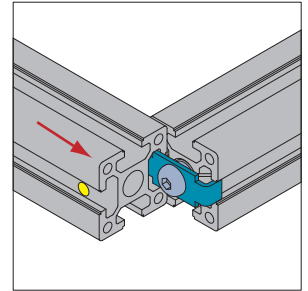

Connecting Elements
连接件

End Connector
端连接件

End connector is also called butterfly button connector due to its shape which can hide itself completely in aluminum profile, so it is widely used in clean room areas.

端连接件因其形状又叫蝴蝶扣。此连接可以完全隐藏在型材之中，所以广泛地应用在洁净室的框架结构中。

Material: nickel plated steel
材质：碳钢镀镍

End Connector-8
端连接件-8

End Connector-10
端连接件-10

Description 产品描述	Fastening Set 紧固组件	Mass 重量 (g)	Part No. 订购编号
End Connector-8 (pcs) 端连接件-8 (单个供货)		7	3.71.30
End Connector-8 (set) 端连接件-8 (成套供货)	1xFA	23	3.71.30.ST
End Connector-10 (pcs) 端连接件-10 (单个供货)		13	3.71.40
End Connector-10 (set) 端连接件-10 (成套供货)	1xFB	38	3.71.40.ST