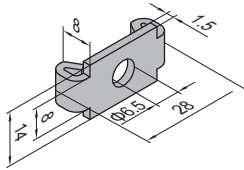

Connecting Elements
连接件

End Connector
端连接件

End connector is also called butterfly button connector due to its shape which can hide itself completely in aluminum profile, so it is widely used in clean room areas.

端连接件因其形状又叫蝴蝶扣。此连接可以完全隐藏在型材之中，所以广泛地应用在洁净室的框架结构中。

Material: nickel plated steel
材质：碳钢镀镍

End Connector-8
端连接件-8

End Connector-10
端连接件-10

Description 产品描述	Fastening Set 紧固组件	Mass 重量 (g)	Part No. 订购编号
End Connector-8 (pcs) 端连接件-8 (单个供货)		7	3.71.30
End Connector-8 (set) 端连接件-8 (成套供货)	1xFA	23	3.71.30.ST
End Connector-10 (pcs) 端连接件-10 (单个供货)		13	3.71.40
End Connector-10 (set) 端连接件-10 (成套供货)	1xFB	38	3.71.40.ST