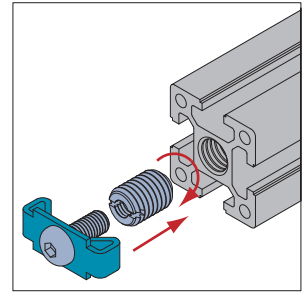

Connecting Elements
连接件

End Connector
端连接件

End connector is also called butterfly button connector due to its shape which can hide itself completely in aluminum profile, so it is widely used in clean room areas.

端连接件因其形状又叫蝴蝶扣。此连接可以完全隐藏在型材之中，所以广泛地应用在洁净室的框架结构中。

Material: nickel plated steel
材质：碳钢镀镍

End Connector-8
端连接件-8

End Connector-10
端连接件-10

Description 产品描述	Fastening Set 紧固组件	Mass 重量 (g)	Part No. 订购编号
End Connector-8 (pcs) 端连接件-8 (单个供货)		7	3.71.30
End Connector-8 (set) 端连接件-8 (成套供货)	1xFA	23	3.71.30.ST
End Connector-10 (pcs) 端连接件-10 (单个供货)		13	3.71.40
End Connector-10 (set) 端连接件-10 (成套供货)	1xFB	38	3.71.40.ST